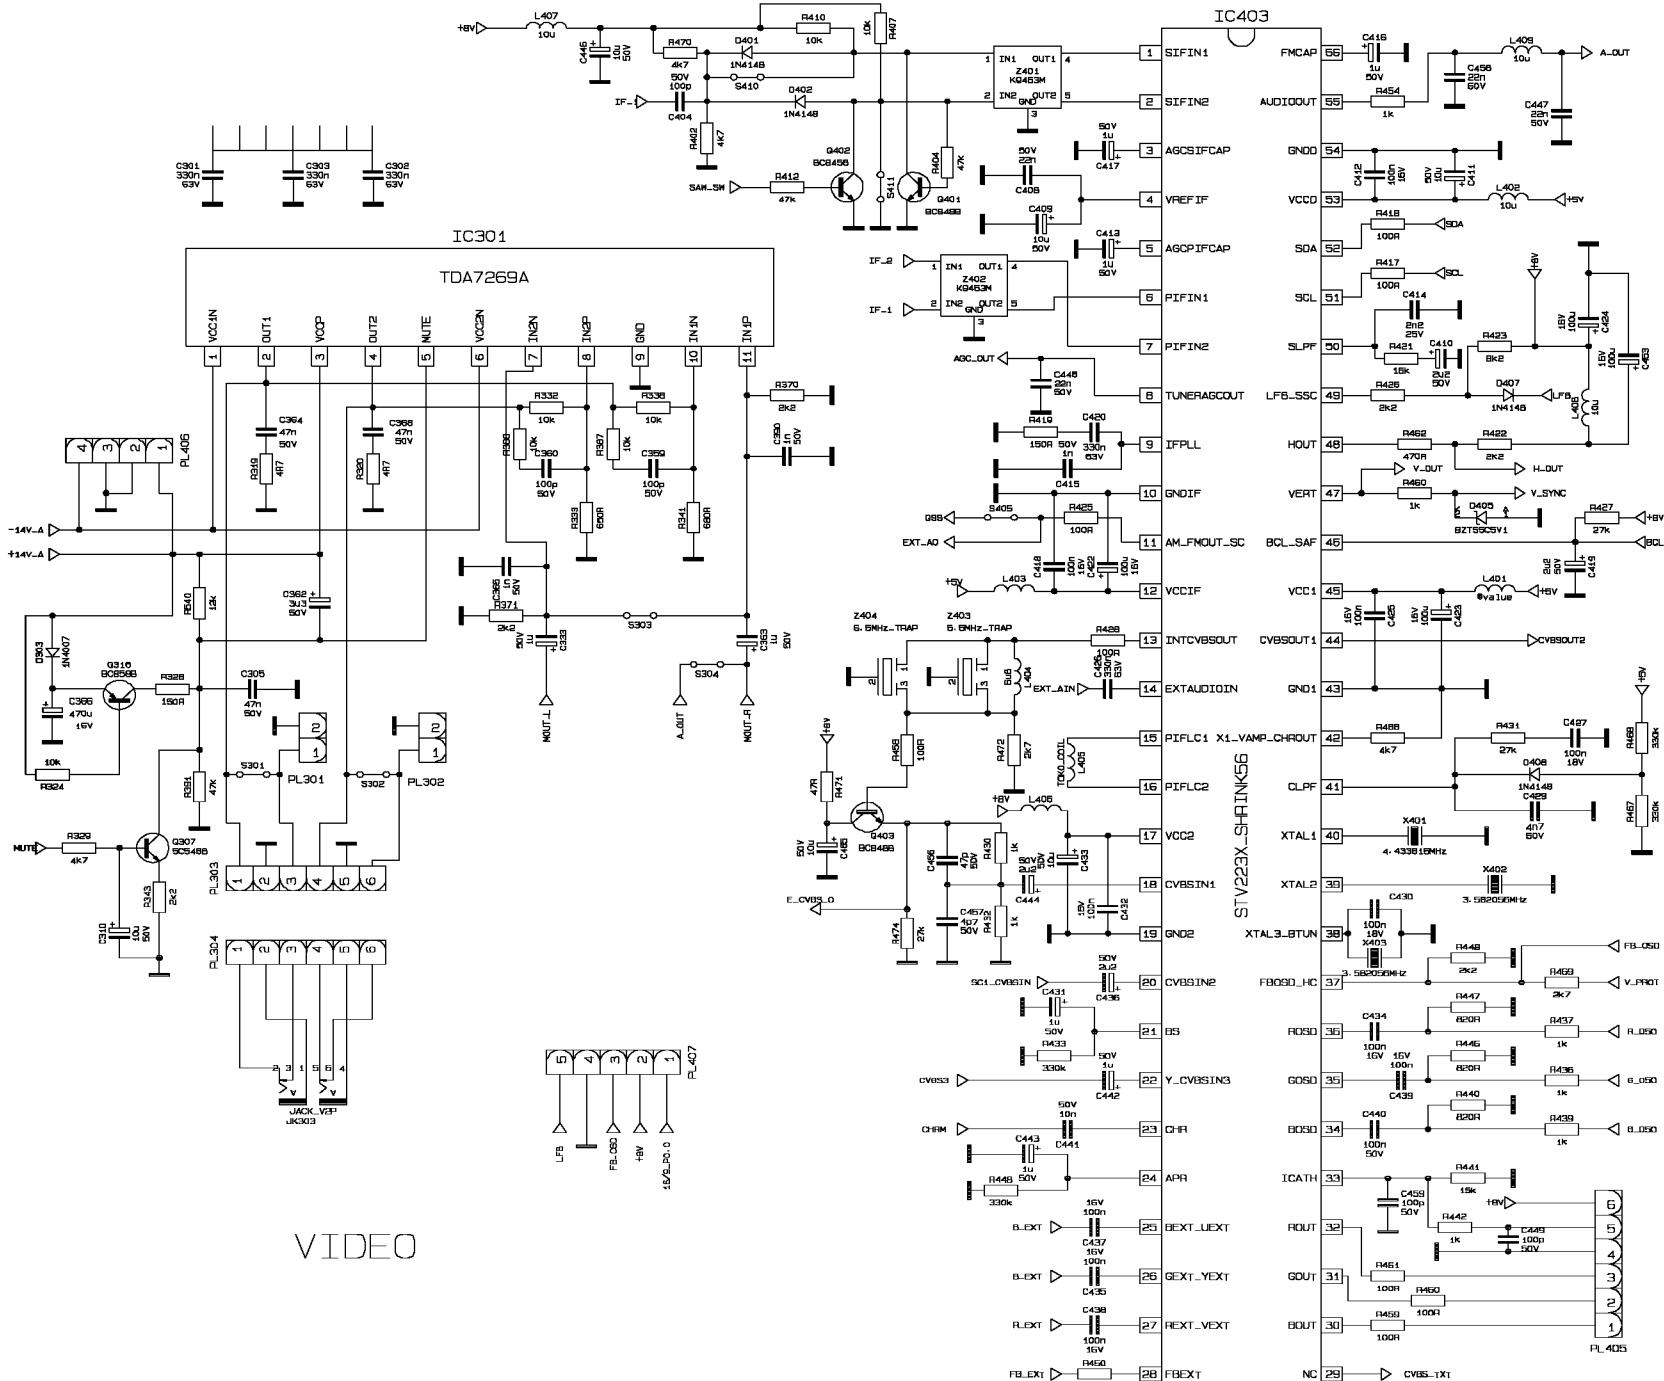

Items marked with [\*] are optional

SMPS

MICRO CONTRO

TU201  
38.9MHz\_T

VIDEO

STEREO

SCART

# DEFLECTION