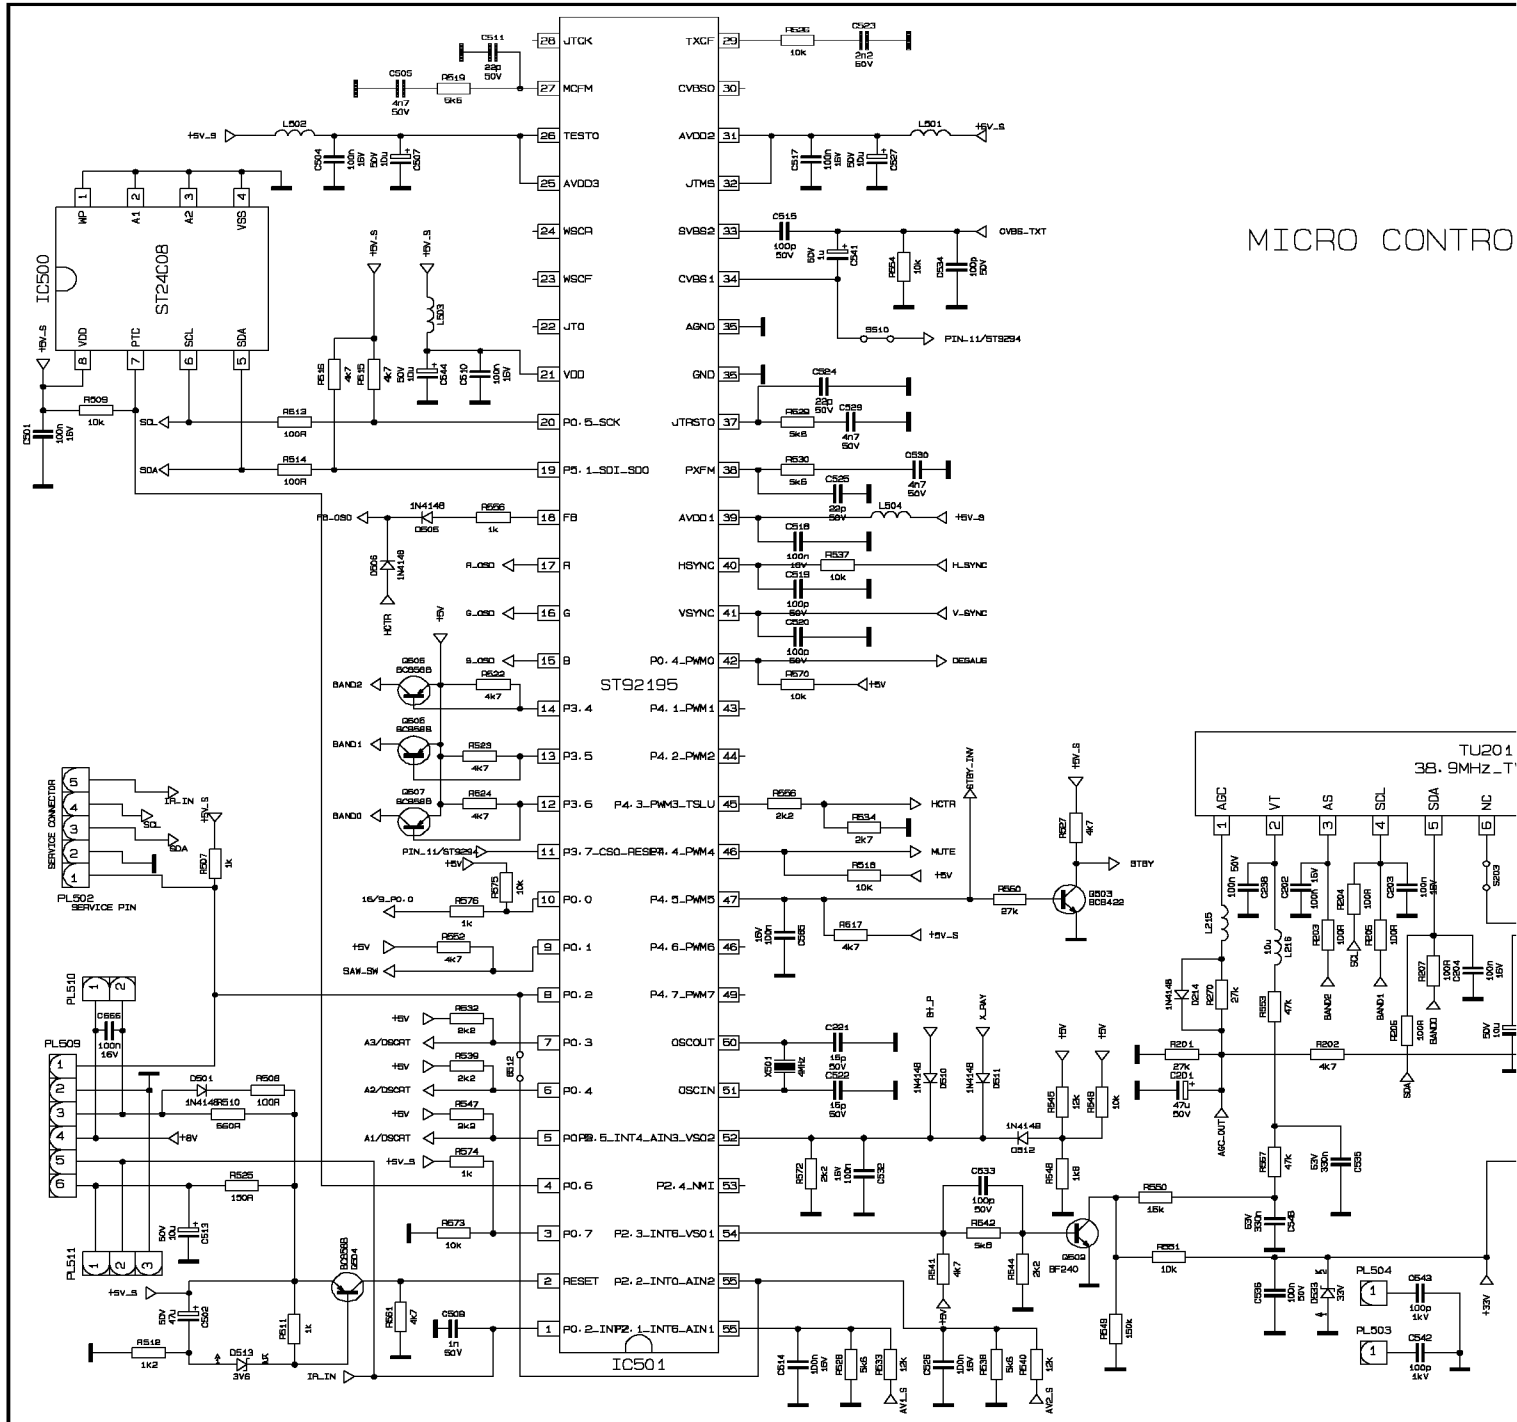

Items marked with [\*] are optional

SMPS

MICRO CONTRO

TU201  
38.9MHz\_T

VIDEO

STEREO

SCART

# DEFLECTION