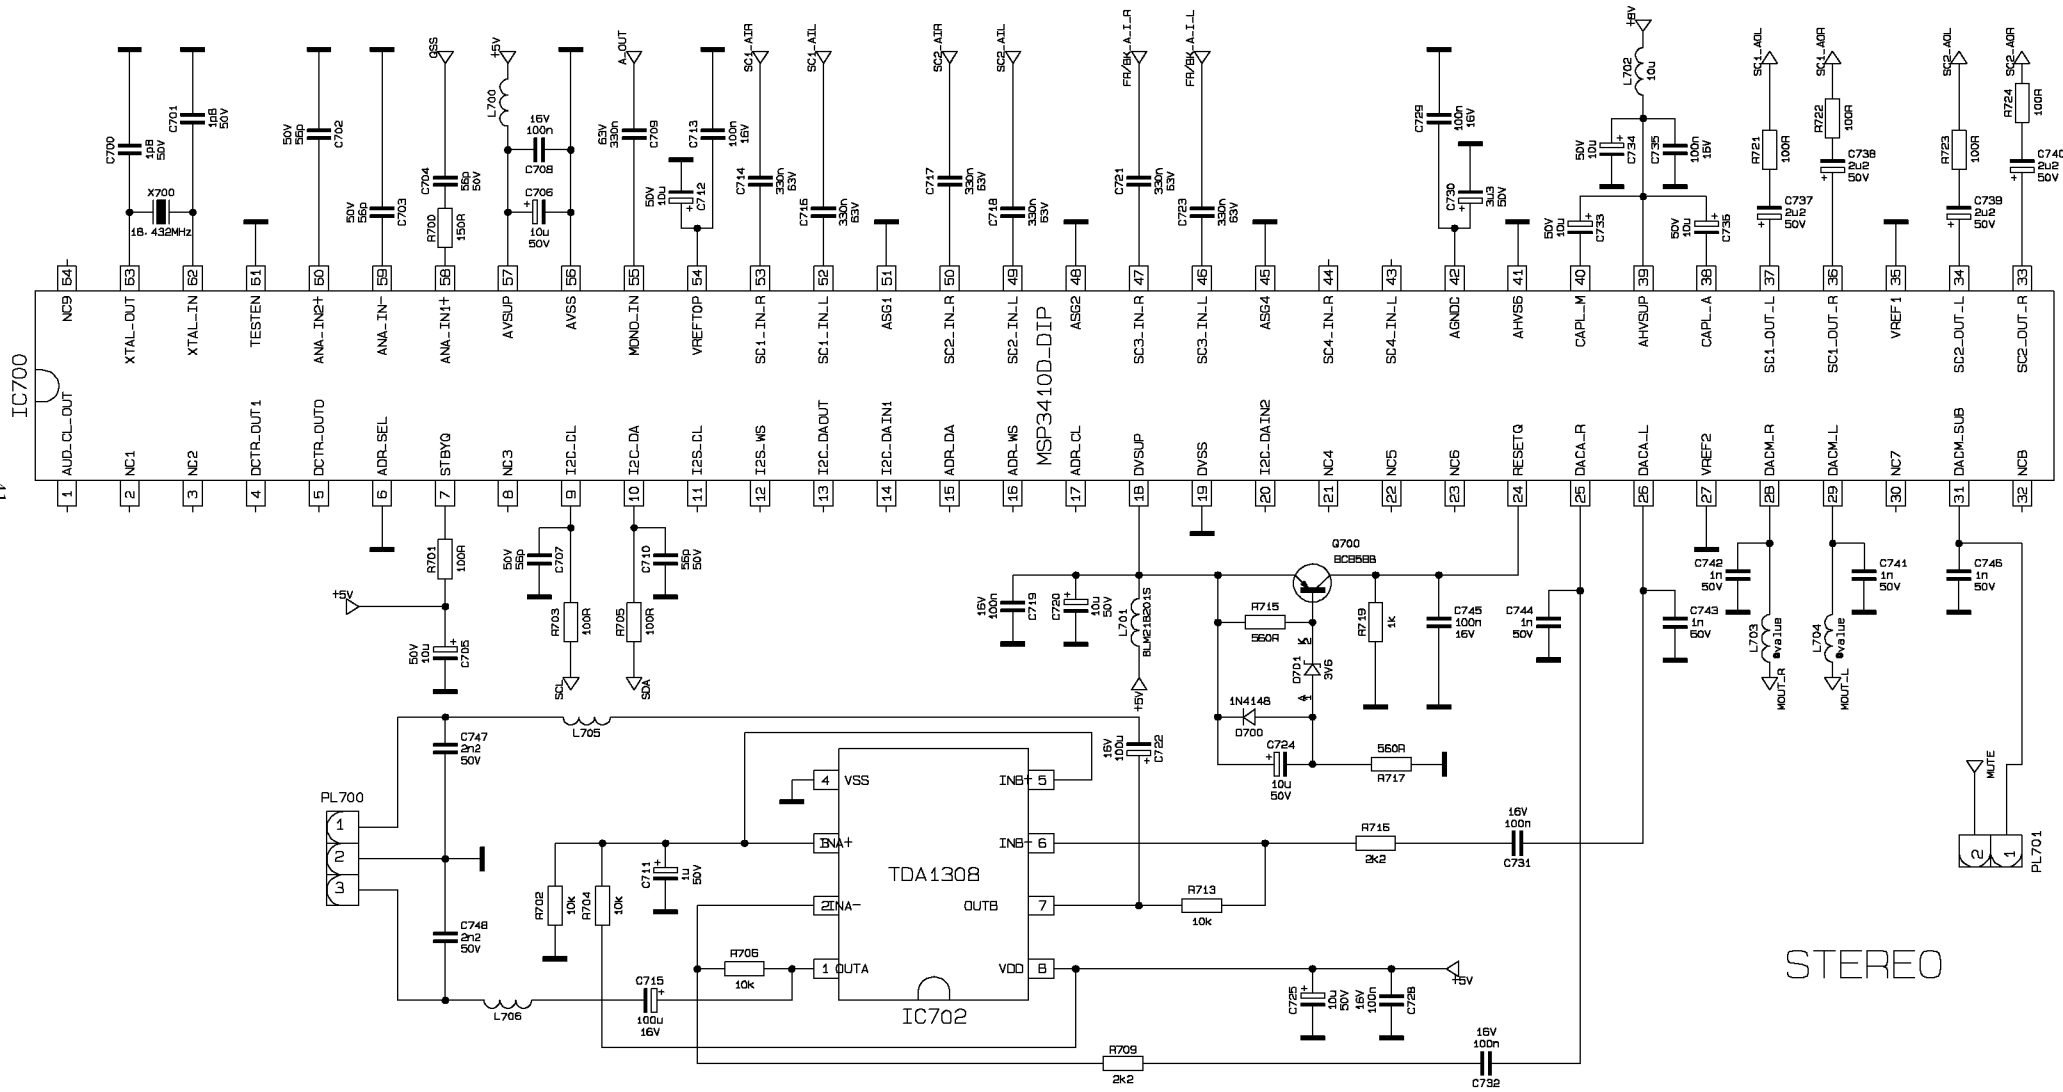

Items marked with [\*] are optional

SMPS

MICRO CONTRO

TU201  
38.9MHz\_T

VIDEO

STEREO

SCART

# DEFLECTION