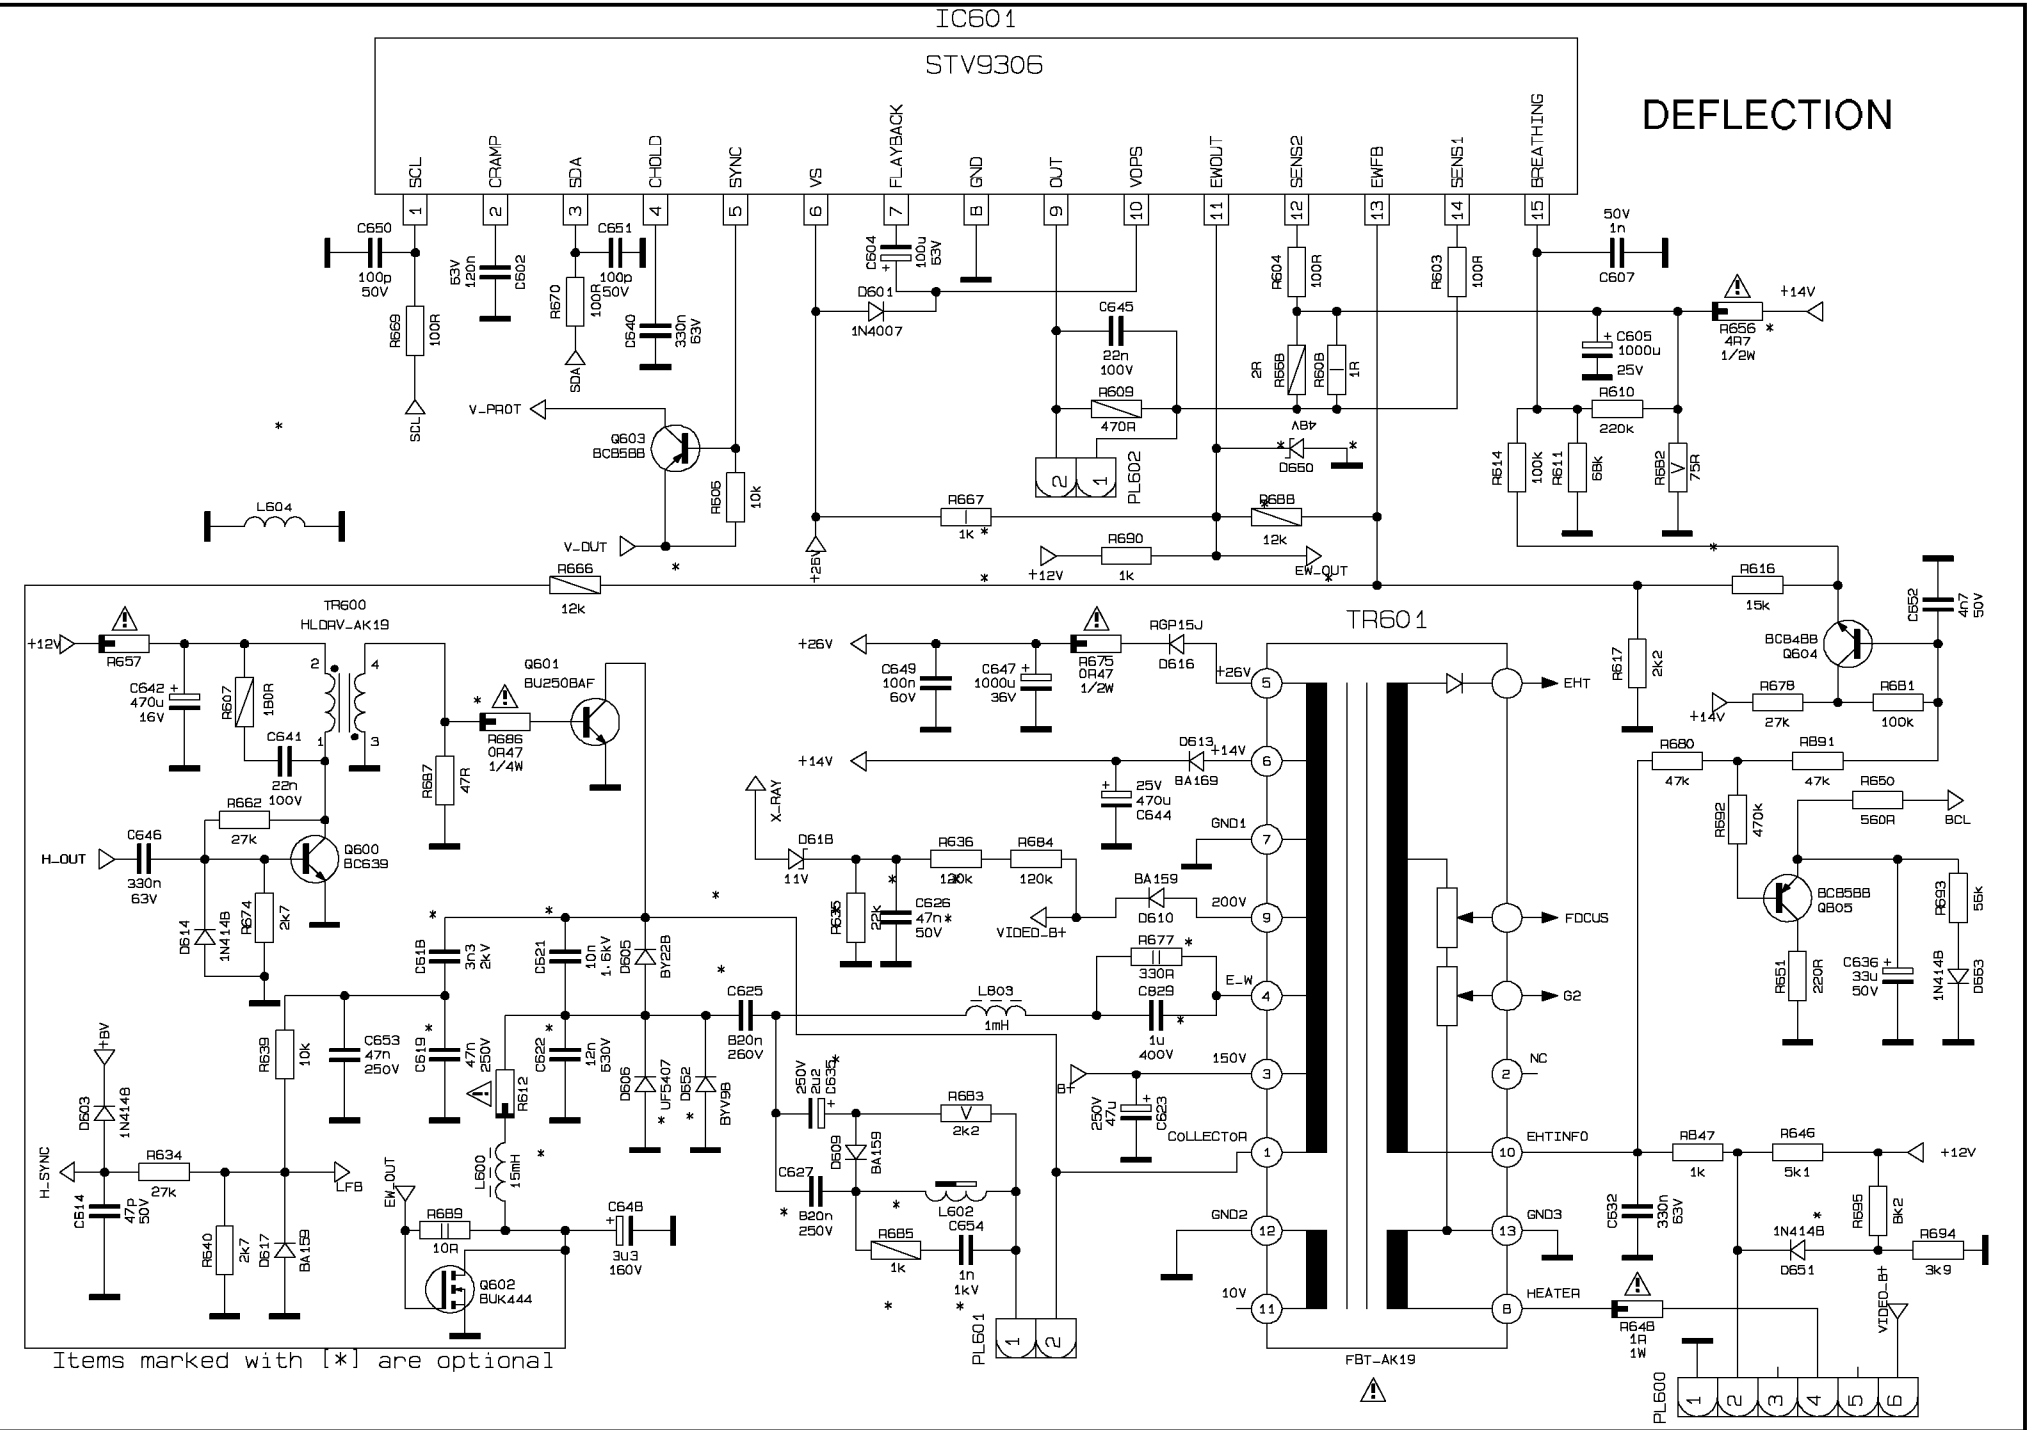

Items marked with [\*] are optional

SMPS

MICRO CONTRO

TU201  
38.9MHz\_T

VIDEO

STEREO

SCART

# DEFLECTION