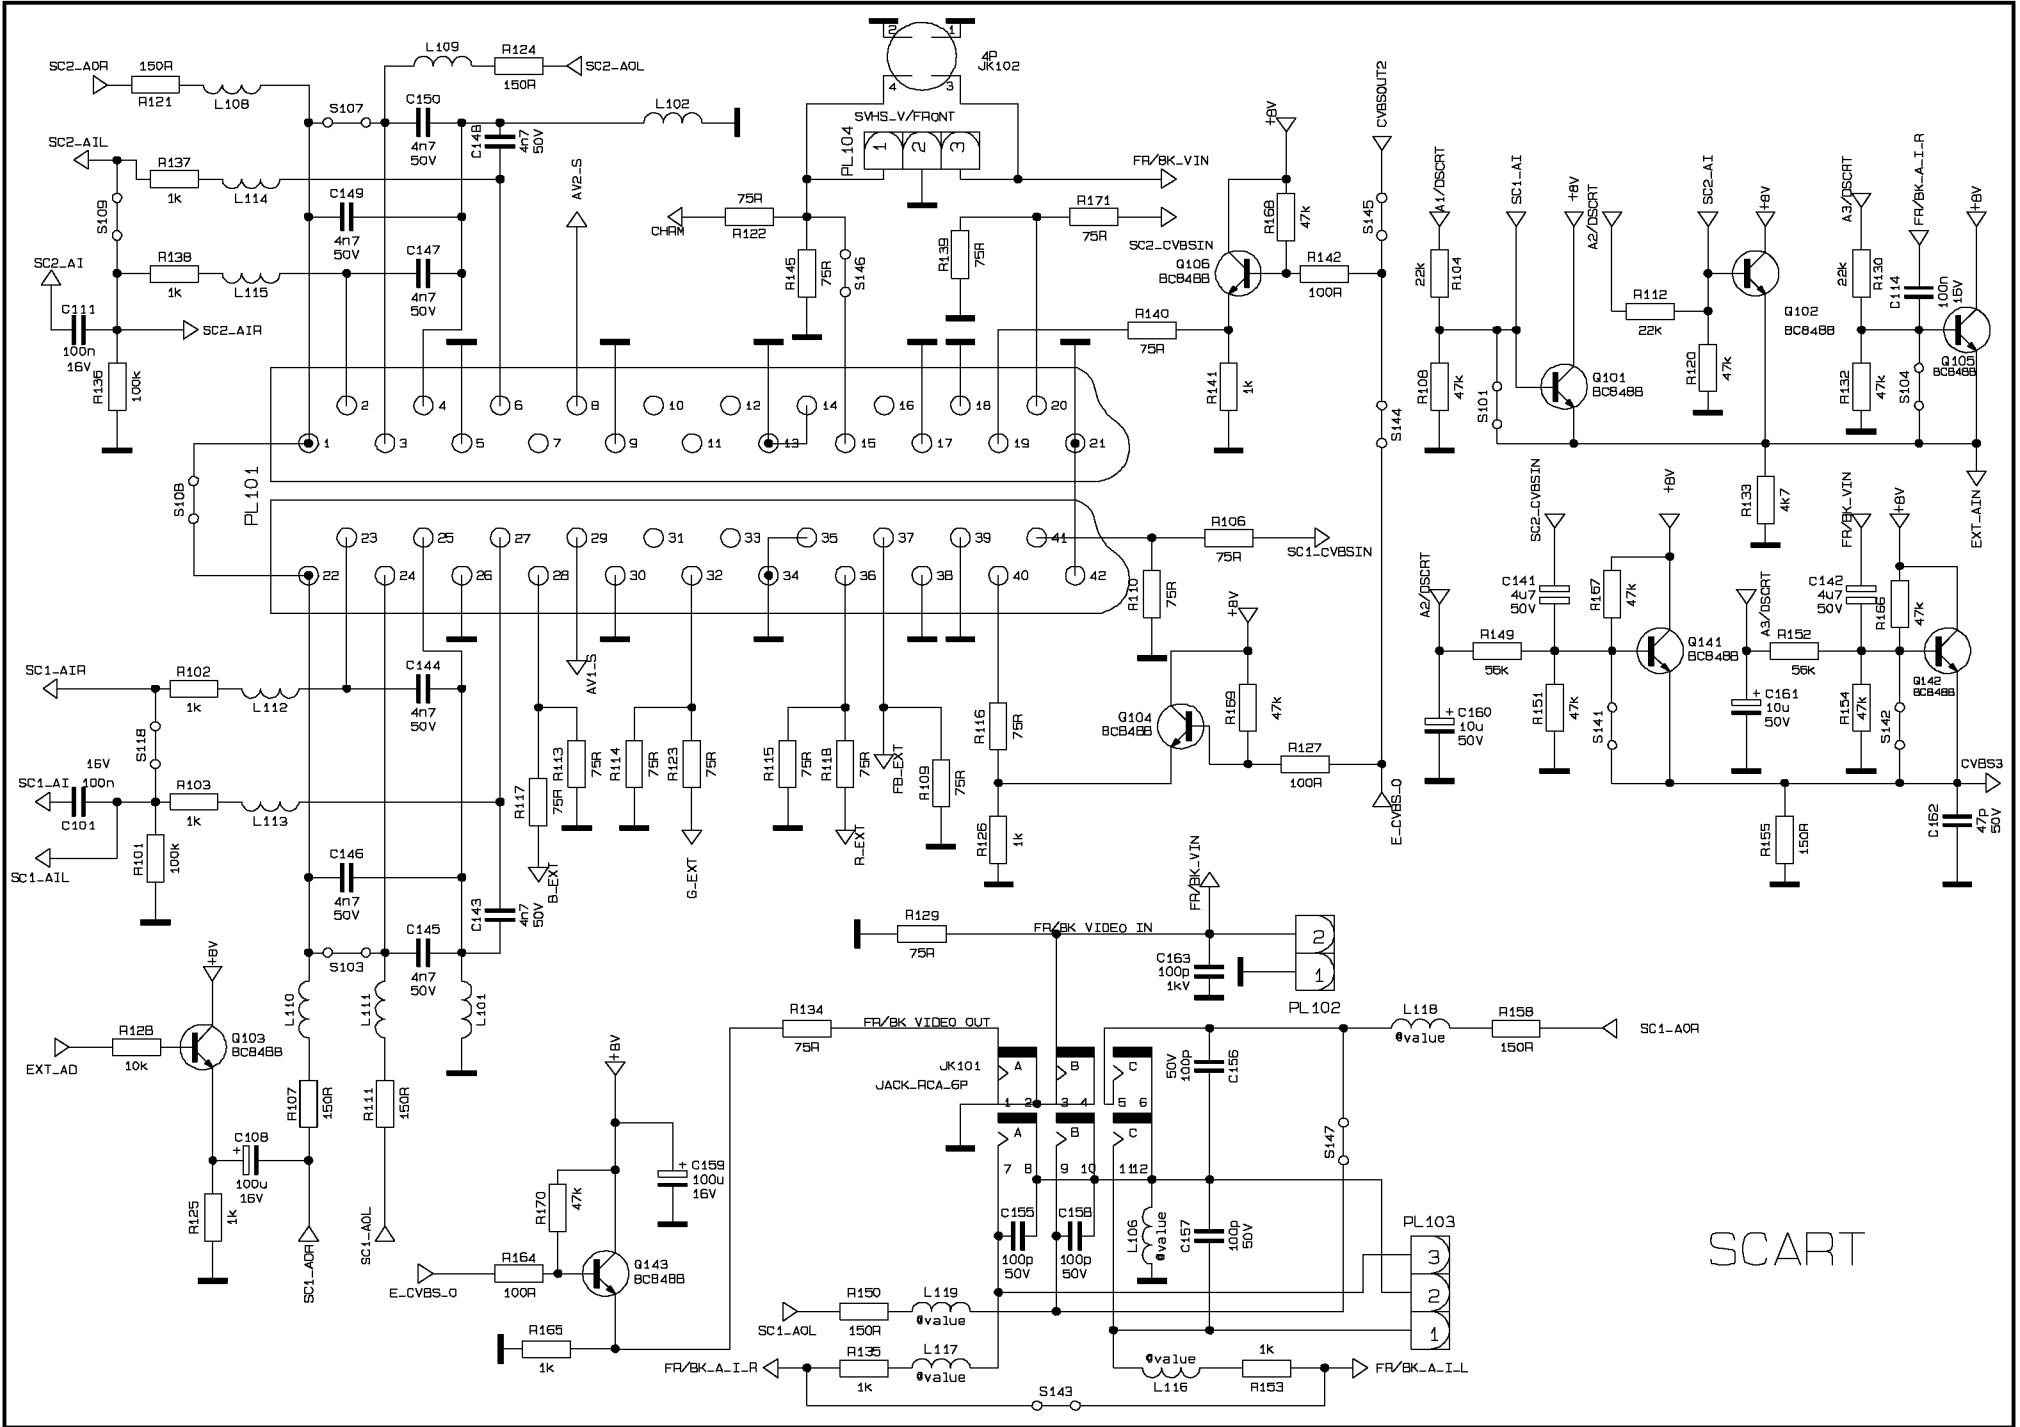

Items marked with [\*] are optional

SMPS

MICRO CONTRO

TU201  
38.9MHz\_T

VIDEO

STEREO

SCART

# DEFLECTION